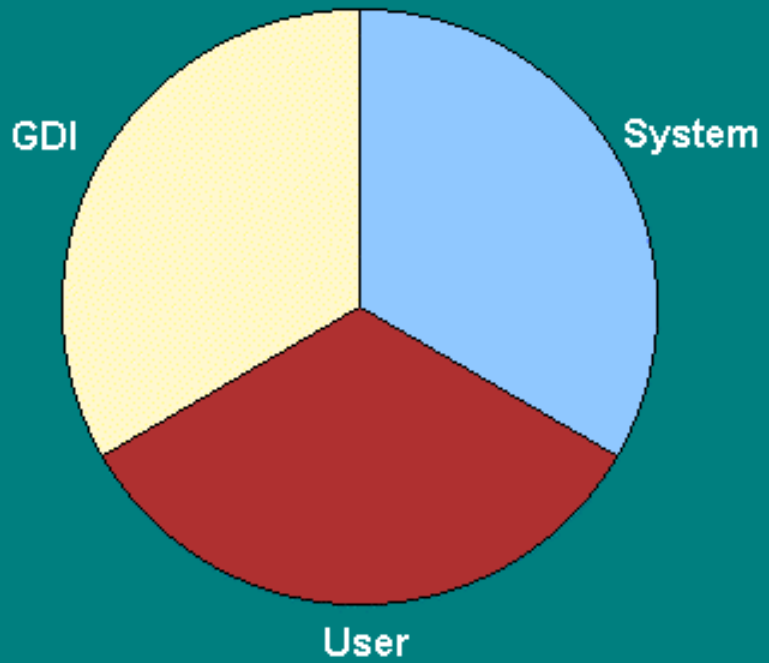

My Computer

My Documents

Internet Explorer

Network Neighborhood

Recycle Bin

Online Services

System Resources